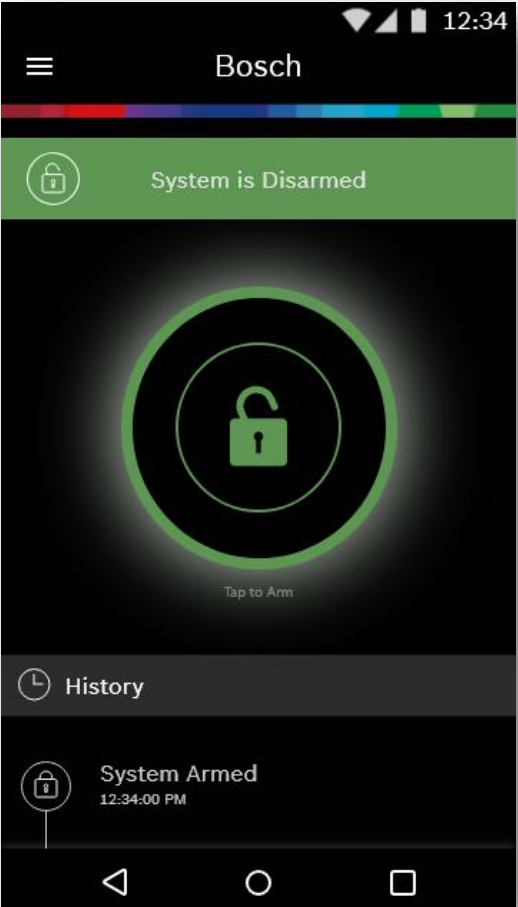

Login Screen

Login User Flow

Home Page Present Design

Previously Proposed Design

Home Page

New Redesign Concepts

- Designs observe to the Bosch style guide.
- More space in the design for aesthetics
- Simple interactions

Home Screen

Light Theme

Home Screen Menu

Dark Themes

Wireframes

User Flow Click Dummy Customize Home Screen

Home

Menu

Customize

Customized

Home Screen

User Flow Click Dummy Devices

Functionality

- Auto Sort online/connected devices.
- Tap to enable or disable devices