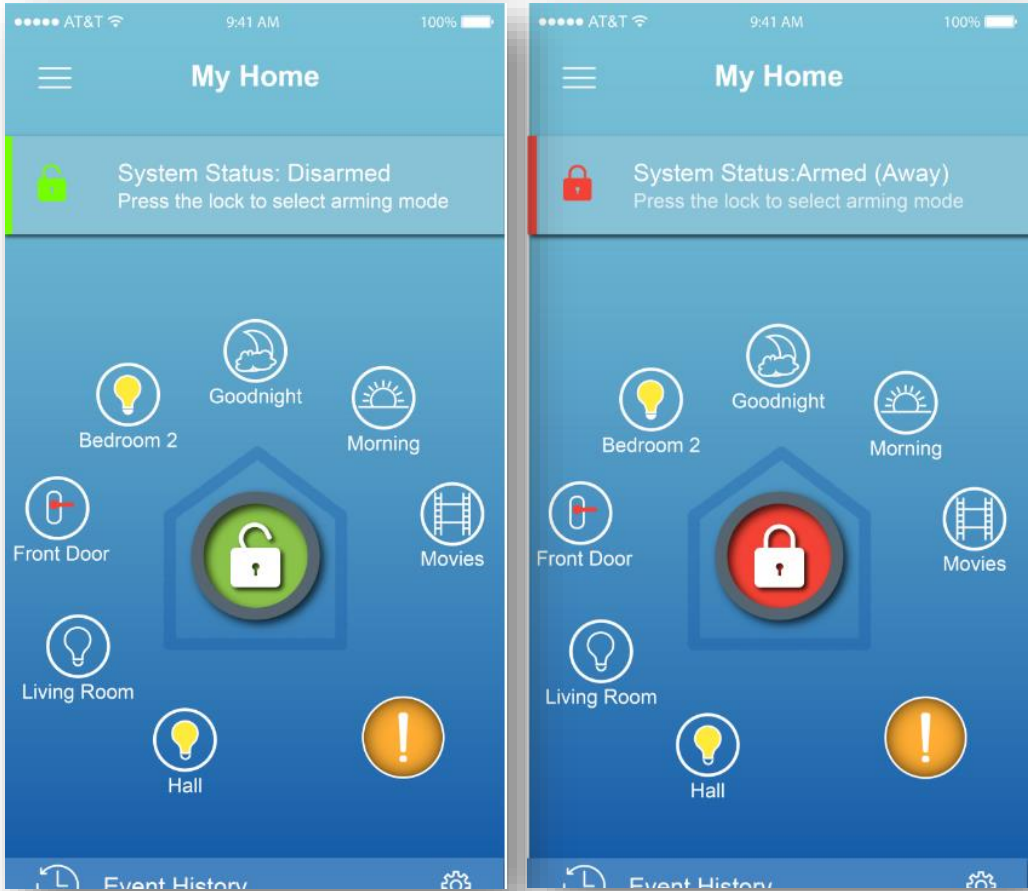

COMMERCIAL MOBILE APP DESIGNS

Overview

Changes

- Inline with Bosch Style Guide
- Modern and cleaner look.
- Design for commercial security purpose rather than home automation and security.
- Login page design and functionality is predefined

Login Screen

Login User Flow

Home Page Present Design

Previously Proposed Design

Home Page

New Redesign Concepts

- Designs observe to the Bosch style guide.
- More space in the design for aesthetics
- Simple interactions

Home Screen

Light Theme

Home Screen Menu

Dark Themes

Wireframes

User Flow Click Dummy Customize Home Screen

Home

Menu

Customize

Customized

Home Screen

User Flow Click Dummy Devices

Functionality

- Auto Sort online/connected devices.
- Tap to enable or disable devices