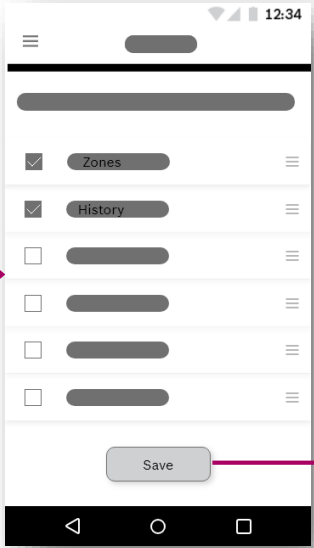

Home Screen

Light Theme

Home Screen Menu

Dark Themes

Wireframes

User Flow Click Dummy Customize Home Screen

Home

Menu

Customize

Customized

Home Screen

User Flow Click Dummy Devices

Functionality

- Auto Sort online/connected devices.
- Tap to enable or disable devices