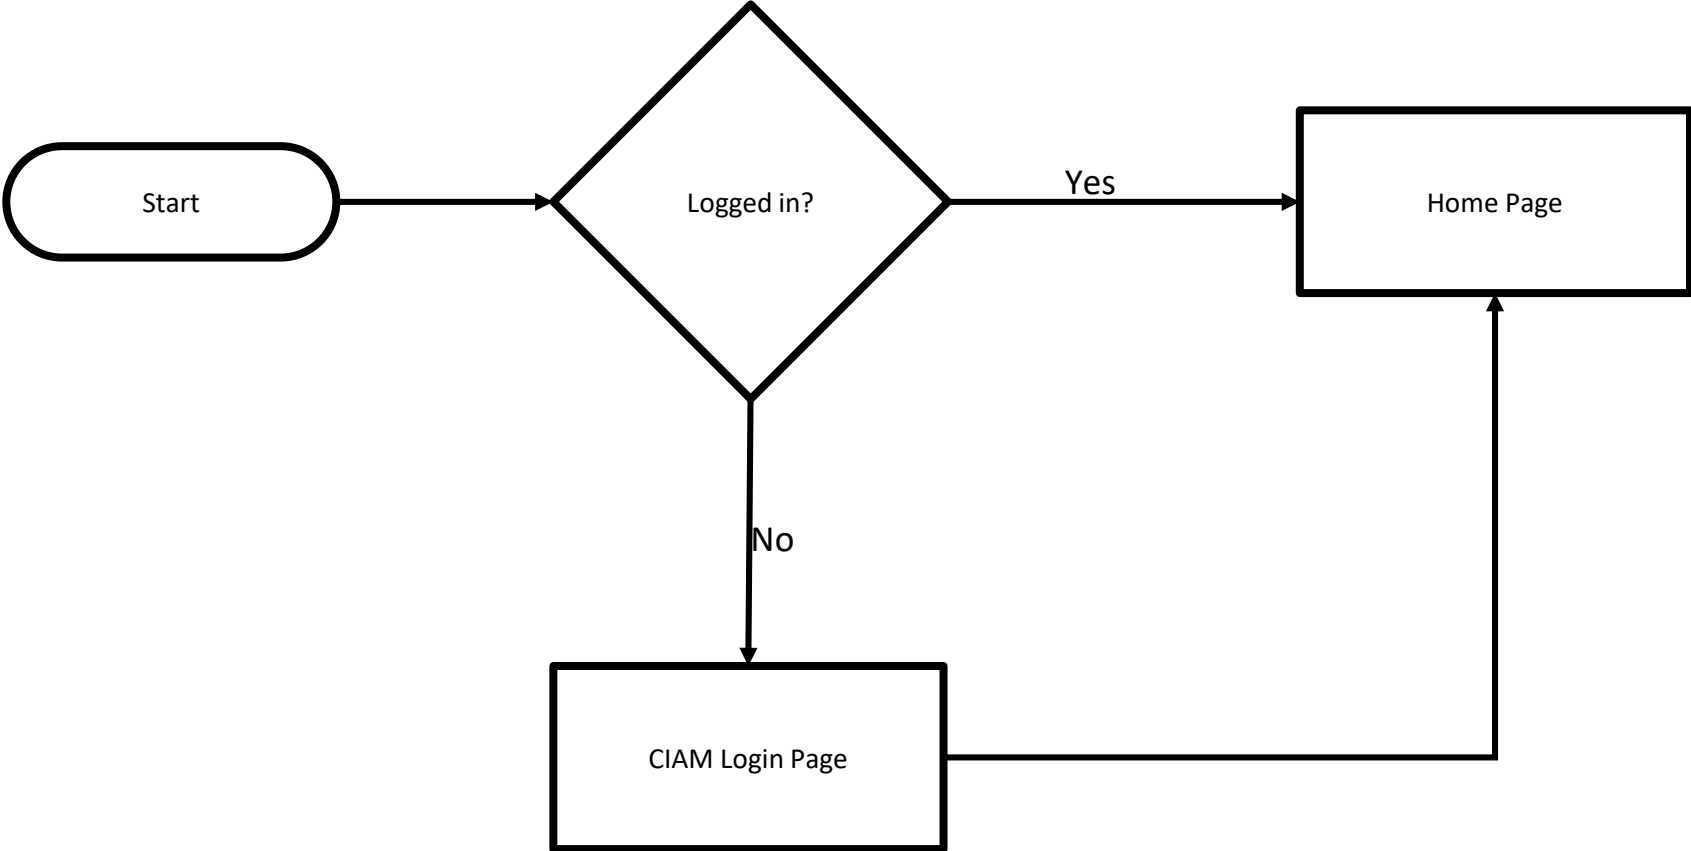

COMMERCIAL MOBILE APP DESIGNS

Overview

Changes

- Inline with Bosch Style Guide
- Modern and cleaner look.
- Design for commercial security purpose rather than home automation and security.
- Login page design and functionality is predefined

Login Screen

Login User Flow

Home Page Present Design

Previously Proposed Design

Home Page

New Redesign Concepts

- Designs observe to the Bosch style guide.
- More space in the design for aesthetics
- Simple interactions