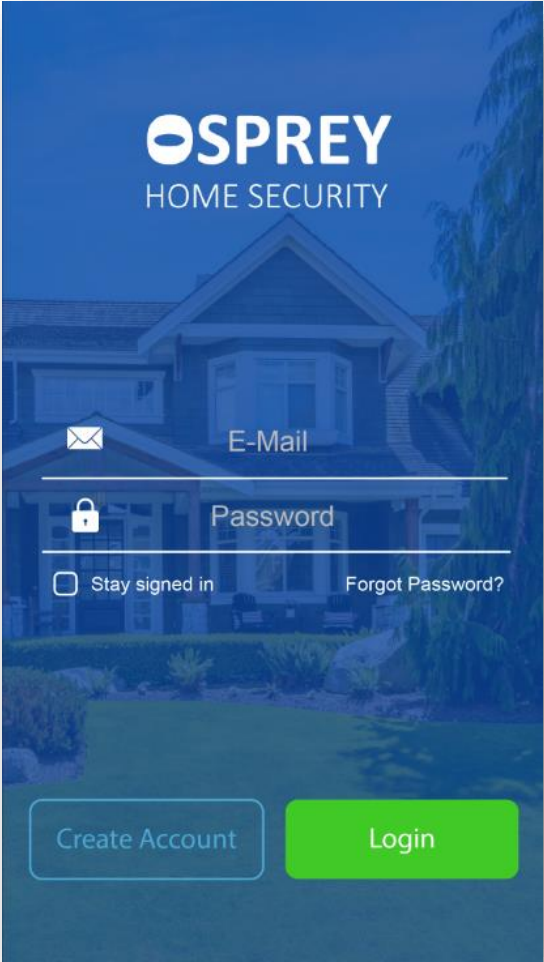

COMMERCIAL MOBILE APP DESIGNS

Overview

Changes

- Inline with Bosch Style Guide
- Modern and cleaner look.
- Design for commercial security purpose rather than home automation and security.
- Login page design and functionality is predefined

Login Screen

Login User Flow

Home Page Present Design

Previously Proposed Design

Home Page

New Redesign Concepts

- Designs observe to the Bosch style guide.
- More space in the design for aesthetics
- Simple interactions