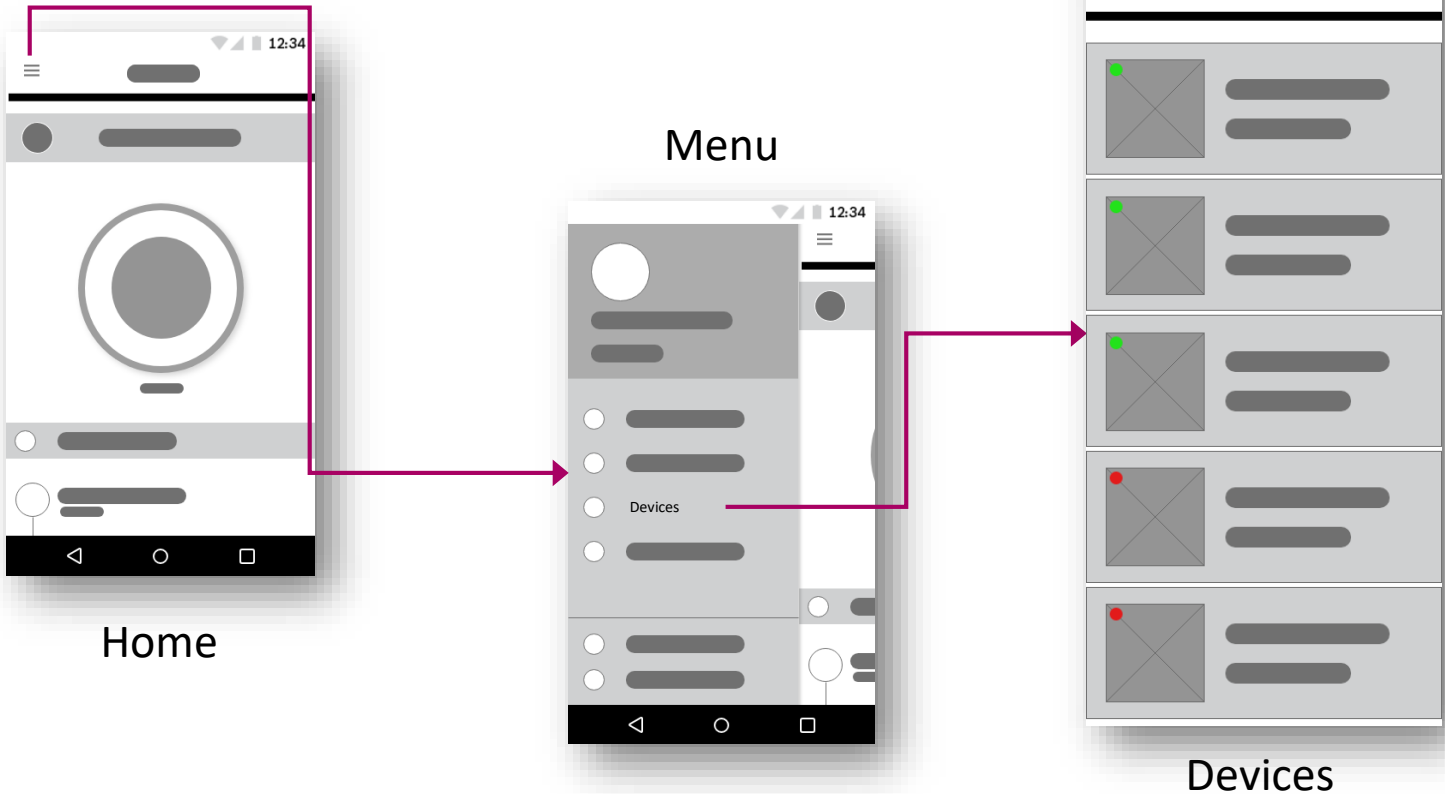

Login Screen

Login User Flow

Home Page Present Design

Previously Proposed Design

Home Page

New Redesign Concepts

- Designs observe to the Bosch style guide.
- More space in the design for aesthetics
- Simple interactions

Home Screen

Light Theme

Home Screen Menu

Dark Themes

Wireframes

User Flow Click Dummy Customize Home Screen

Home

Menu

Customize

Customized

Home Screen

User Flow Click Dummy Devices

Functionality

- Auto Sort online/connected devices.
- Tap to enable or disable devices