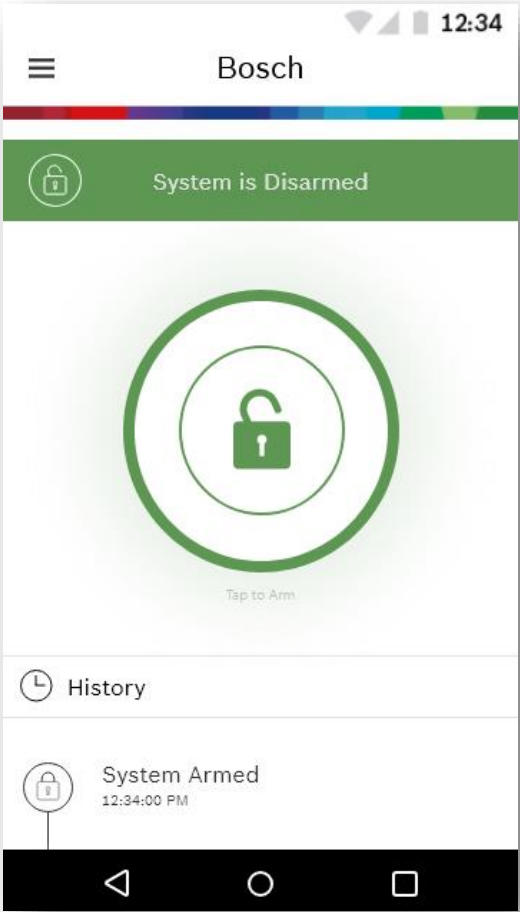

COMMERCIAL MOBILE APP DESIGNS

Overview

Changes

- Inline with Bosch Style Guide
- Modern and cleaner look.
- Design for commercial security purpose rather than home automation and security.
- Login page design and functionality is predefined

Login Screen

Login User Flow

Home Page Present Design

Previously Proposed Design

Home Page

New Redesign Concepts

- Designs observe to the Bosch style guide.
- More space in the design for aesthetics
- Simple interactions

Home Screen

Light Theme

Home Screen Menu

Dark Themes

Wireframes

User Flow Click Dummy Customize Home Screen

Home

Menu

Customize

Customized

Home Screen

User Flow Click Dummy Devices

Functionality

- Auto Sort online/connected devices.
- Tap to enable or disable devices