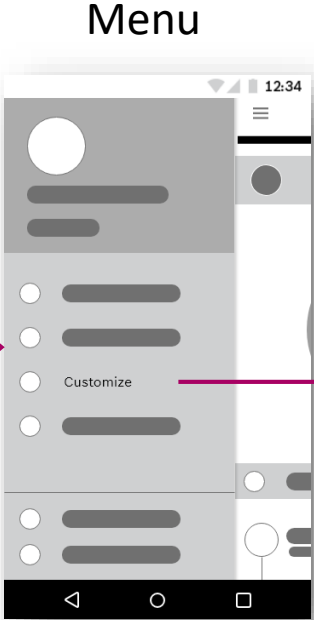

Login Screen

Login User Flow

Home Page Present Design

Previously Proposed Design

Home Page

New Redesign Concepts

- Designs observe to the Bosch style guide.
- More space in the design for aesthetics
- Simple interactions

Home Screen

Light Theme

Home Screen Menu

Dark Themes

Wireframes

User Flow Click Dummy Customize Home Screen

Home

Menu

Customize

Customized

Home Screen

User Flow Click Dummy Devices

Functionality

- Auto Sort online/connected devices.
- Tap to enable or disable devices