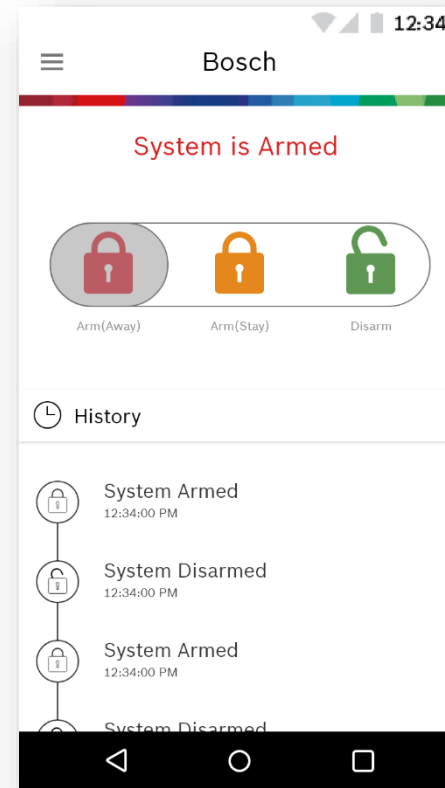

COMMERCIAL MOBILE APP DESIGNS

Overview

Changes

- Inline with Bosch Style Guide
- Modern and cleaner look.
- Design for commercial security purpose rather than home automation and security.
- Login page design and functionality is predefined

Login Screen

Login User Flow

Home Page Present Design

Previously Proposed Design

Home Page

New Redesign Concepts

- Designs observe to the Bosch style guide.
- More space in the design for aesthetics
- Simple interactions

Home Screen

Light Theme

Home Screen Menu

Dark Themes

Wireframes

User Flow Click Dummy Customize Home Screen

Home

Menu

Customize

Customized

Home Screen

User Flow Click Dummy Devices

Functionality

- Auto Sort online/connected devices.
- Tap to enable or disable devices