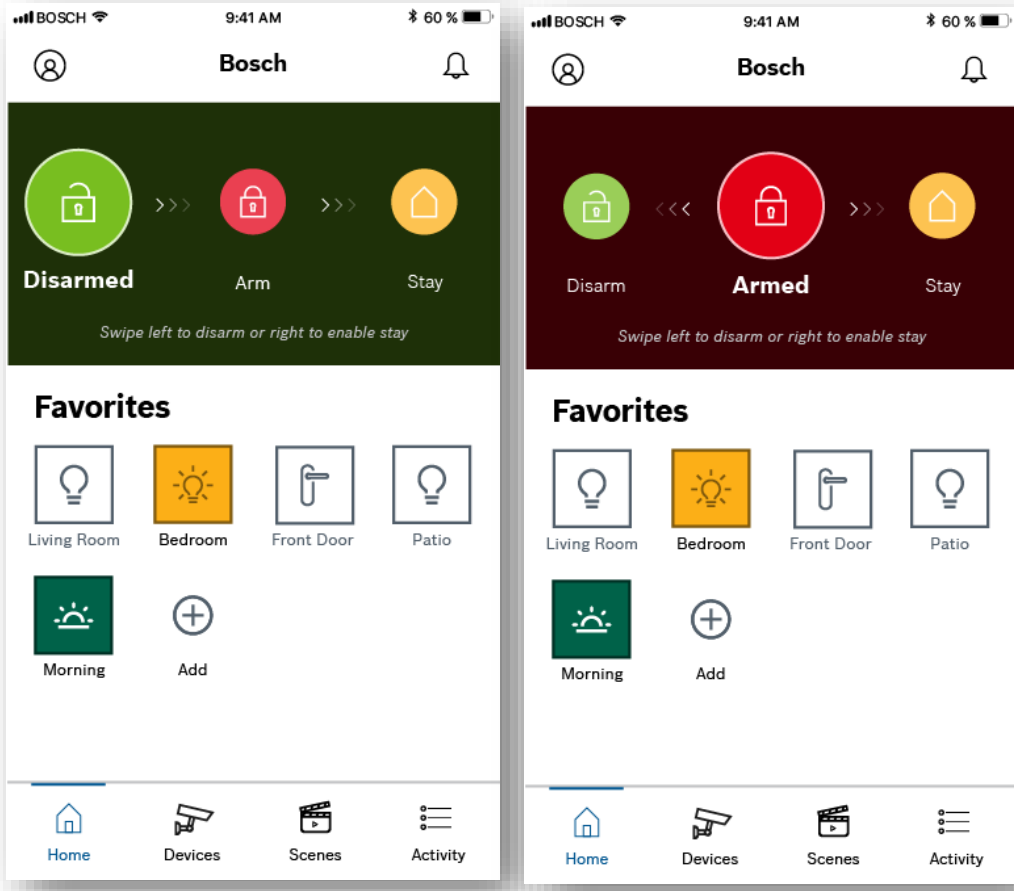

COMMERCIAL MOBILE APP DESIGNS

Overview

Changes

- Inline with Bosch Style Guide
- Modern and cleaner look.
- Design for commercial security purpose rather than home automation and security.
- Login page design and functionality is predefined

Login Screen

Login User Flow

Home Page Present Design

Previously Proposed Design

Home Page

New Redesign Concepts

- Designs observe to the Bosch style guide.
- More space in the design for aesthetics
- Simple interactions

Home Screen

Light Theme

Home Screen Menu

Dark Themes

Wireframes

User Flow Click Dummy Customize Home Screen

Home

Menu

Customize

Customized

Home Screen

User Flow Click Dummy Devices

Functionality

- Auto Sort online/connected devices.
- Tap to enable or disable devices