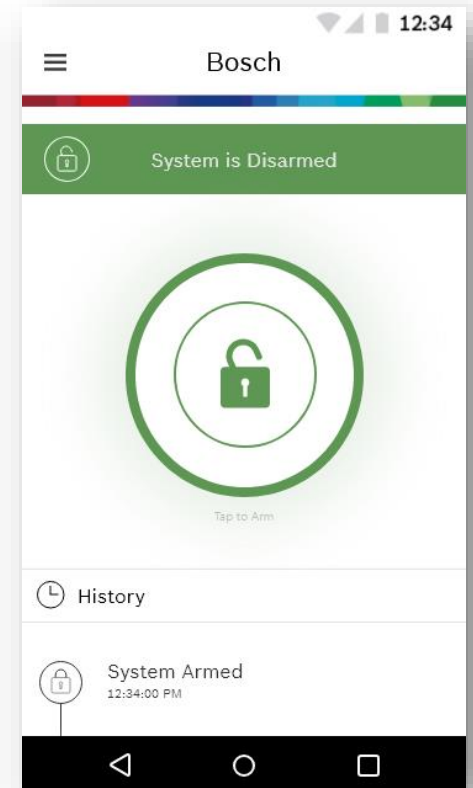

COMMERCIAL MOBILE APP DESIGNS

Overview

Changes

- Inline with Bosch Style Guide
- Modern and cleaner look.
- Design for commercial security purpose rather than home automation and security.
- Login page design and functionality is predefined

Login Screen

Login User Flow

Home Page Present Design

Previously Proposed Design

Home Page

New Redesign Concepts

- Designs observe to the Bosch style guide.
- More space in the design for aesthetics
- Simple interactions

Home Screen

Light Theme

Home Screen Menu

Dark Themes

Wireframes

User Flow Click Dummy Customize Home Screen

Home

Menu

Customize

Customized

Home Screen

User Flow Click Dummy Devices

Functionality

- Auto Sort online/connected devices.
- Tap to enable or disable devices