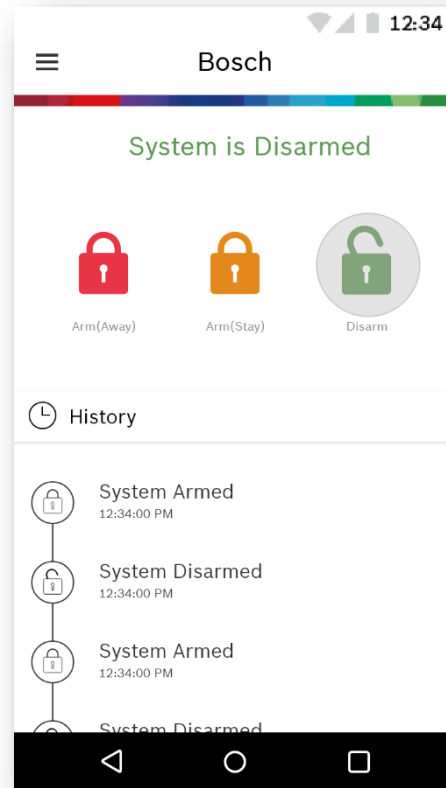

COMMERCIAL MOBILE APP DESIGNS

Overview

Changes

- Inline with Bosch Style Guide
- Modern and cleaner look.
- Design for commercial security purpose rather than home automation and security.
- Login page design and functionality is predefined

Login Screen

Login User Flow

Home Page Present Design

Previously Proposed Design

Home Page

New Redesign Concepts

- Designs observe to the Bosch style guide.
- More space in the design for aesthetics
- Simple interactions

Home Screen

Light Theme

Home Screen Menu

Dark Themes

Wireframes

User Flow Click Dummy Customize Home Screen

Home

Menu

Customize

Customized

Home Screen

User Flow Click Dummy Devices

Functionality

- Auto Sort online/connected devices.
- Tap to enable or disable devices