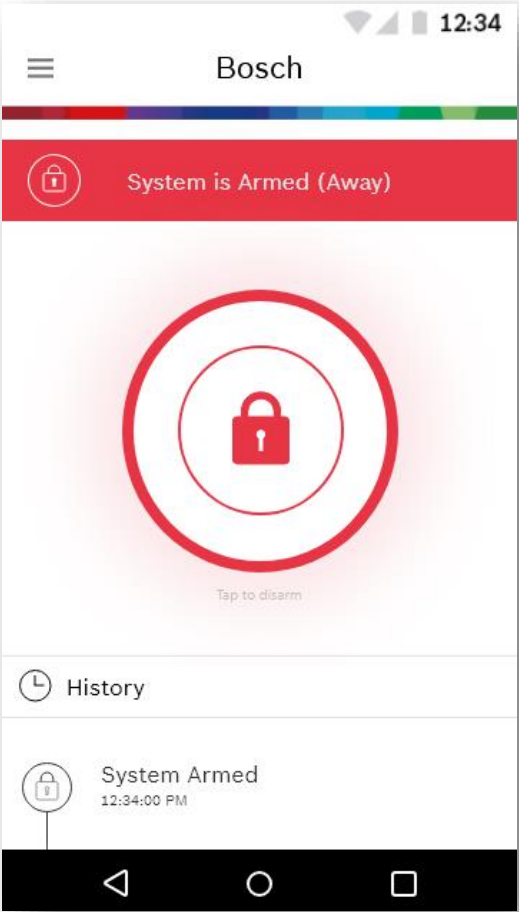

COMMERCIAL MOBILE APP DESIGNS

Overview

Changes

- Inline with Bosch Style Guide
- Modern and cleaner look.
- Design for commercial security purpose rather than home automation and security.
- Login page design and functionality is predefined

Login Screen

Login User Flow

Home Page Present Design

Previously Proposed Design

Home Page

New Redesign Concepts

- Designs observe to the Bosch style guide.
- More space in the design for aesthetics
- Simple interactions

Home Screen

Light Theme

Home Screen Menu

Dark Themes

Wireframes

User Flow Click Dummy Customize Home Screen

Home

Menu

Customize

Customized

Home Screen

User Flow Click Dummy Devices

Functionality

- Auto Sort online/connected devices.
- Tap to enable or disable devices